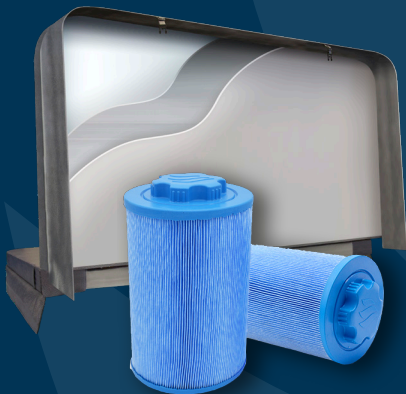

MINIMUM POWER

32 Amp Hydro

32 Amp Pro

ISLANDER SERIES

The Islander is an extra-large spa with an open style 'hot tub' design that is perfect for hydro-massage, relaxation and entertaining with family and friends. *Pro Platinum pictured.*

HYDRO

9 Seater Spa

PUMPS

2 x 3hp Massage Pumps

1 x Filtration Pump

JETS

60 x Water Jets

FILTRATION & SANITISATION

100sqft Filtration

Ozone

CONTROLS

Gecko Touch Pad

3KW Stainless Steel Heater

FEATURES

5 Layer Insulation

Waterlevel LED's

Stainless Steel Jet Trims

Luxury Lockable Hardcover

Solid ABS Base

32 Amp

PRO PLATINUM

9 Seater Spa

3 x 3hp Massage Pumps

1 x Filtration Pump